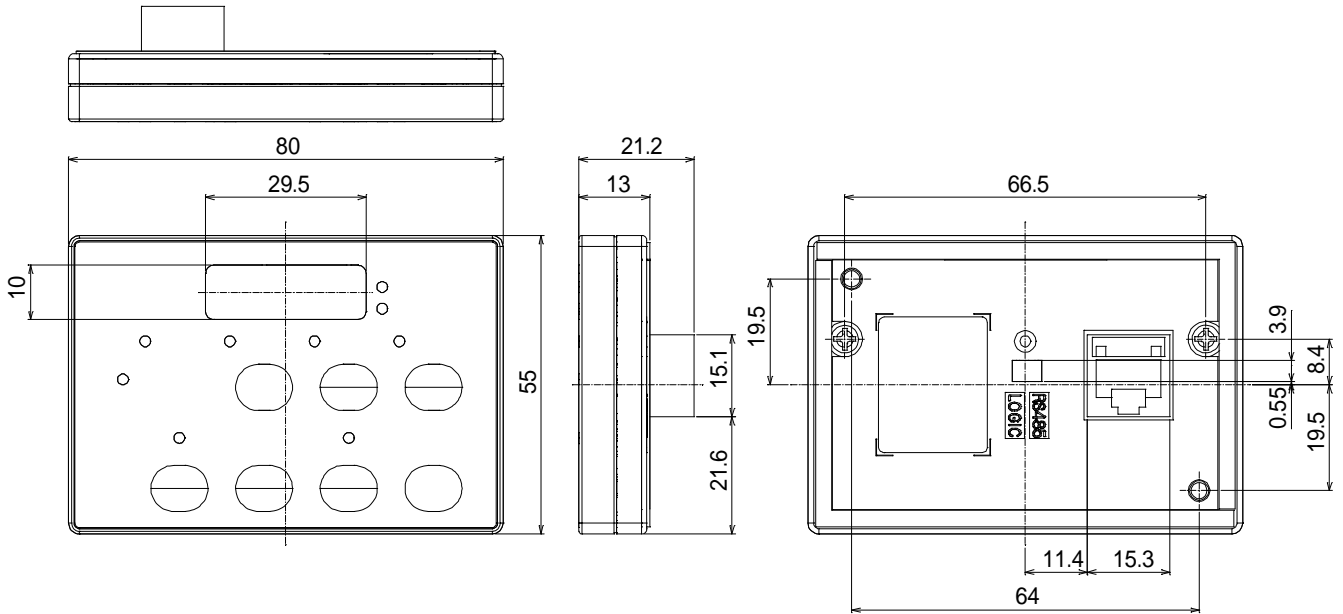

# OUT LINE

DIMENSIONS IN MM

## Panel cutout

ご注文主:  
Customer:

製番:  
Manuf.No.:

台数:  
On Order:

COPY UNIT  
OS - 34

Sumitomo Drive Technologies

Sumitomo Heavy Industries, Ltd.

JT505AW