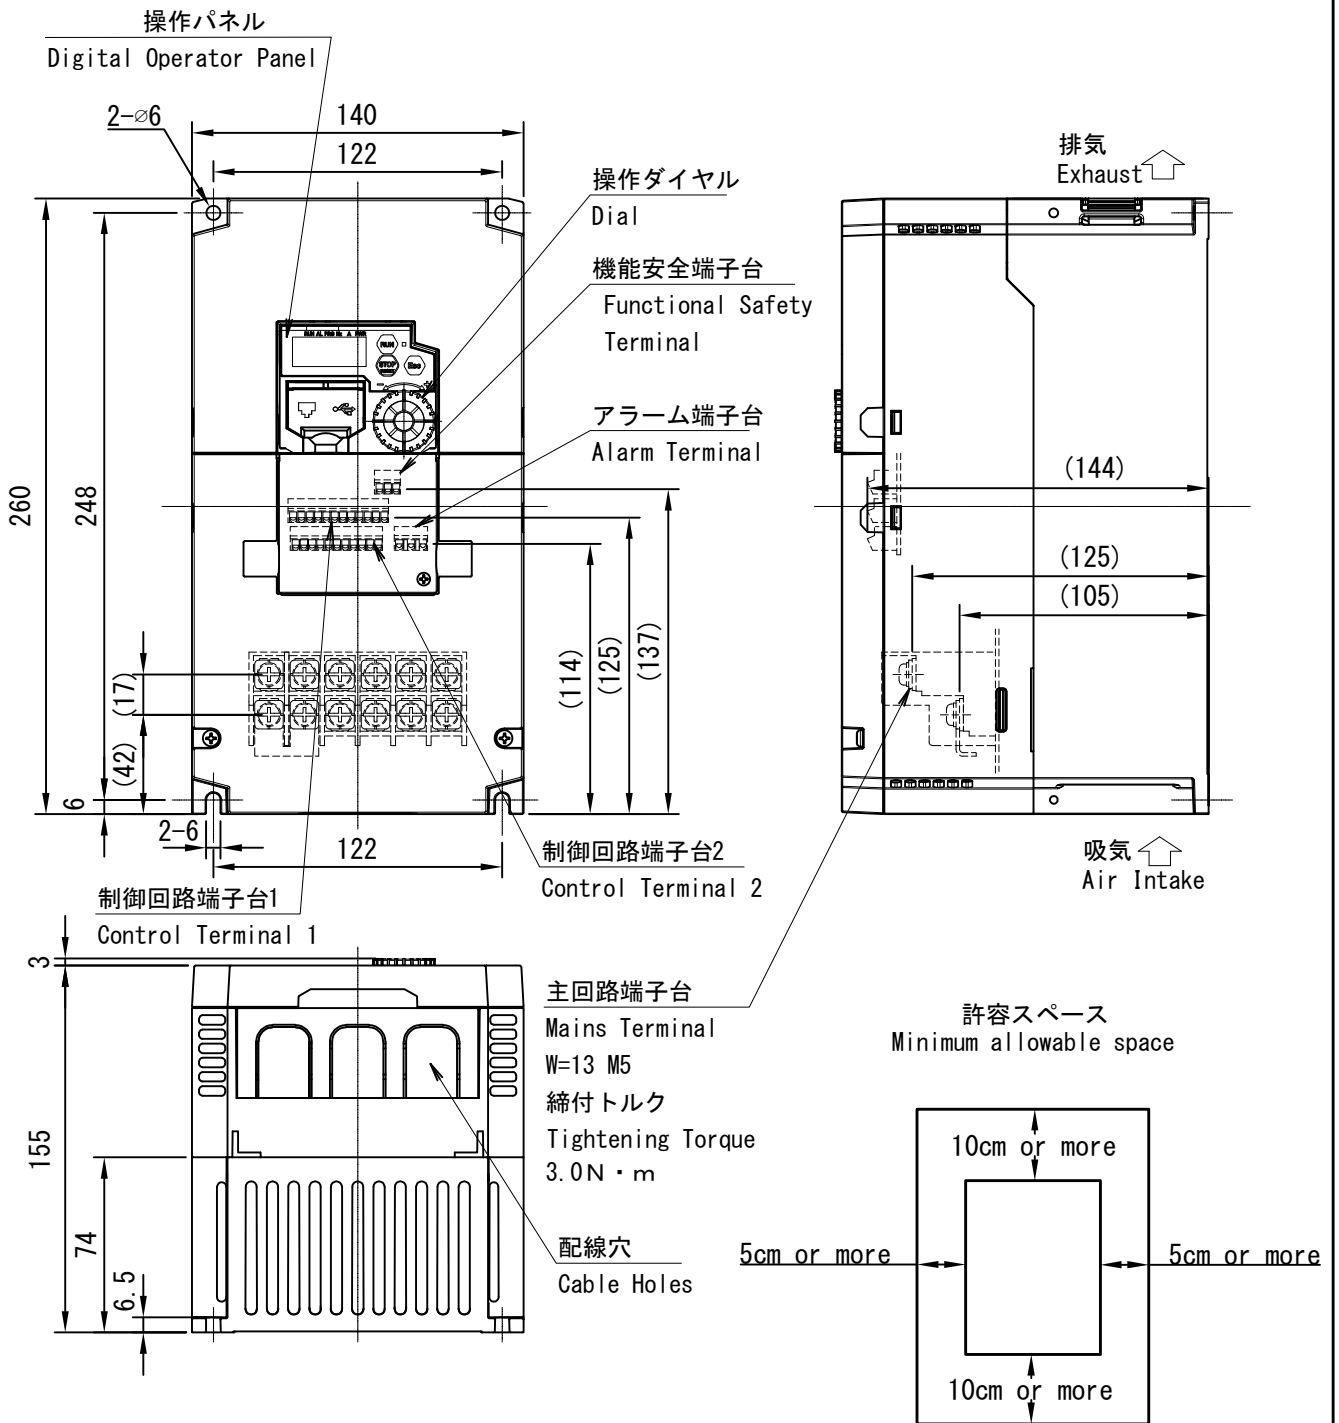

OUTSIDE DIMENSIONS

Dimensions
in mm

Mass: 3.5kg
HF620-7A5

ご注文主: Customer:	△	Inverter
製番: Manuf. No.:	△	
台数: On Order:	△	
Sumitomo Drive Technologies Sumitomo Heavy Industries, Ltd.		DWG. No. JT632AW
		DATE Sep. 20. 2023